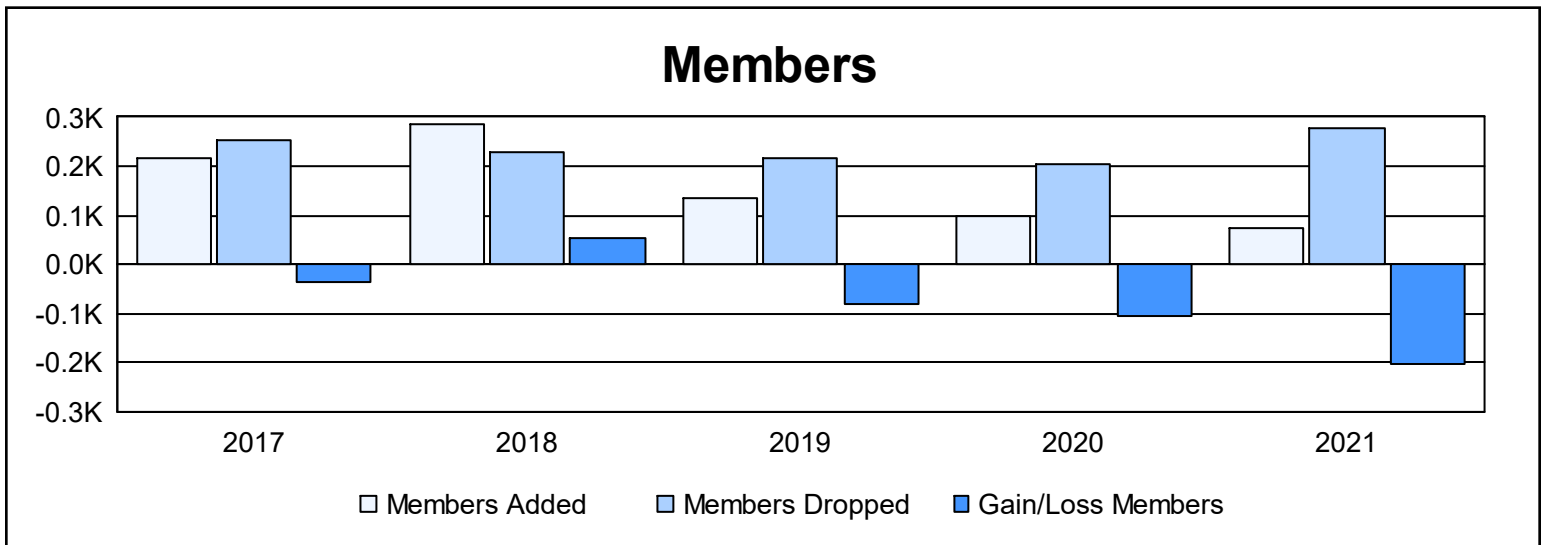

Year	New Clubs	Dropped Clubs	Gain/ Loss Clubs	New Members	Charter Members	Reinstate Members	Transfer Members	Total Member Added	Total Members Dropped	Gain/ Loss Members
2016-2017	1	1	0	185	26	1	6	218	254	-36
2017-2018	1	0	1	247	23	7	7	284	230	54
2018-2019	0	3	-3	117	1	8	9	135	215	-80
2019-2020	0	4	-4	93	0	2	3	98	204	-106
2020-2021	0	8	-8	65	0	4	4	73	276	-203
Average	0	3	-3	141	10	4	6	162	236	-74

Membership Composition June 2021 Cumulative

Gender Composition June 2021 Cumulative