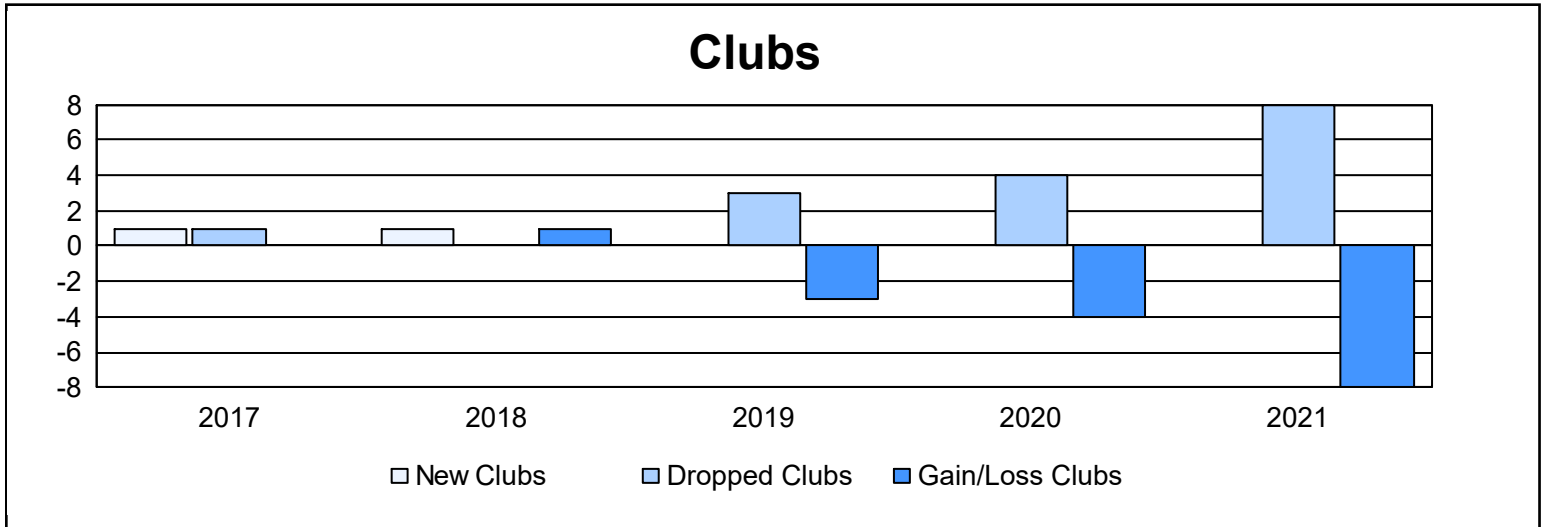

Year	New Clubs	Dropped Clubs	Gain/ Loss Clubs	New Members	Charter Members	Reinstate Members	Transfer Members	Total Member Added	Total Members Dropped	Gain/ Loss Members
2016-2017	1	1	0	185	26	1	6	218	254	-36
2017-2018	1	0	1	247	23	7	7	284	230	54
2018-2019	0	3	-3	117	1	8	9	135	215	-80
2019-2020	0	4	-4	93	0	2	3	98	204	-106
2020-2021	0	8	-8	65	0	4	4	73	276	-203
Average	0	3	-3	141	10	4	6	162	236	-74

Membership Composition June 2021 Cumulative

Gender Composition June 2021 Cumulative