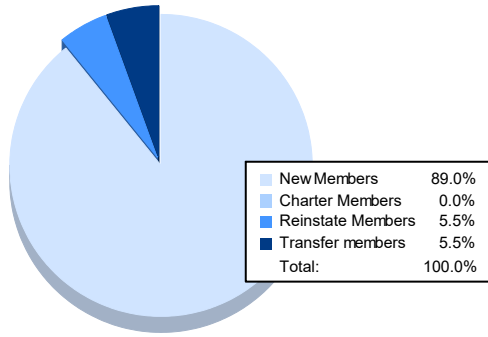

Year	New Clubs	Dropped Clubs	Gain/ Loss Clubs	New Members	Charter Members	Reinstate Members	Transfer Members	Total Member Added	Total Members Dropped	Gain/ Loss Members
2016-2017	1	1	0	185	26	1	6	218	254	-36
2017-2018	1	0	1	247	23	7	7	284	230	54
2018-2019	0	3	-3	117	1	8	9	135	215	-80
2019-2020	0	4	-4	93	0	2	3	98	204	-106
2020-2021	0	8	-8	65	0	4	4	73	276	-203
Average	0	3	-3	141	10	4	6	162	236	-74

Membership Composition June 2021 Cumulative

Gender Composition June 2021 Cumulative